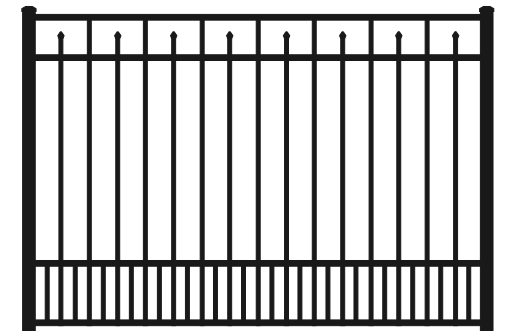

Waterfront

Traditional Bottom

Flush Bottom

Standard Residential Spacing is approximately 3 7/8" • Standard Commercial Spacing is approximately 3 3/4"

- 6' Wide Residential Panels
- 6' and 8' Wide Commercial Panels
- Black, Bronze and White Available
- 36", 42", 48", 54", 60" and 72" Heights Available
- Optional 4th Rail Available
- Flat Top, Single Arched, and Rainbow Arched Gates Available
- Available in Standard & Extra Picket Spacing
- Available with 18" Puppy Picket
- Certain Heights Available to Meet Pool Code Requirements

Bay Breeze Extra Picket

Bay Breeze Puppy Picket

Waterfront Extra Picket

Waterfront Puppy Picket

Sailwind

Traditional Bottom

Flush Bottom

Standard Residential Spacing is approximately 3 7/8" • Standard Commercial Spacing is approximately 3 3/4"