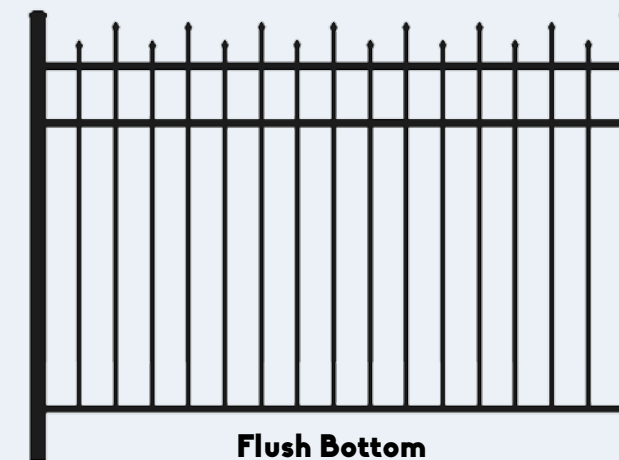

Waterfront Puppy Picket

Flush Bottom

Standard Residential Spacing is approximately 3 7/8" • Standard Commercial Spacing is approximately 3 3/4"

- 6' Wide Residential Panels
- 6' and 8' Wide Commercial Panels
- Black, Bronze and White Available
- 36", 42", 48", 54", 60" and 72" Heights Available
- Optional 4th Rail Available
- Flat Top Gates Available
- Available in Standard & Extra Picket Spacing
- Available with 18" Puppy Picket
- Certain Heights Available to Meet Pool Code Requirements