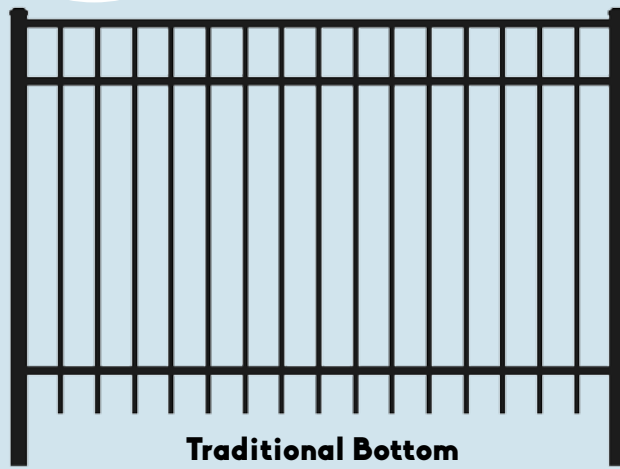

Bay Breeze

Traditional Bottom