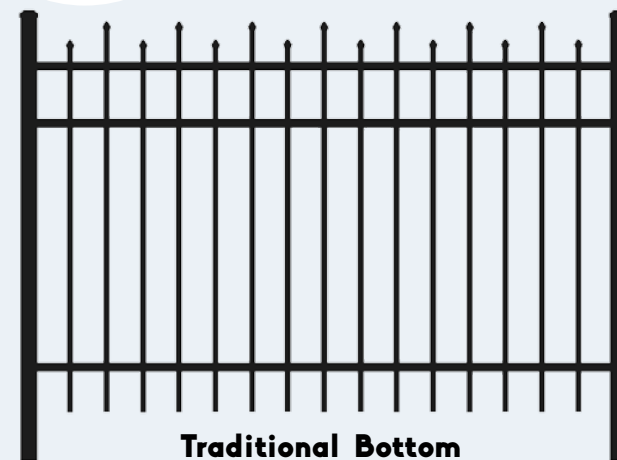

Wavecrest

Traditional Bottom