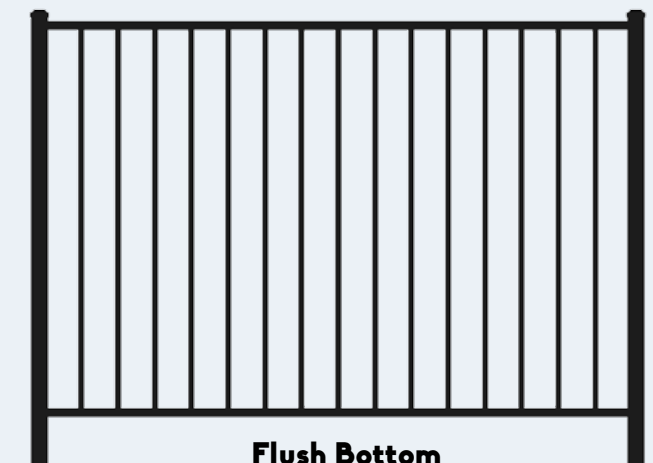

Coastal Fence offers a wide variety of fencing styles, heights, strengths, and colors to suit your needs. Although our fencing parts are pre-cut to standard lengths, we are able to customize to meet your specifications. Routed holes are consistent and sized with close tolerances providing not only a great fit, but a quality appearance as well. Coastal Fence is available in Residential and Commercial Grades.

Coastal Fence Aluminum is painted to meet AAMA 2604 Powder Coating Standards and is covered under a Limited Lifetime Warranty.

Oceanview

Traditional Bottom

Flush Bottom

Standard Residential Spacing is approximately 3 7/8" • Standard Commercial Spacing is approximately 3 3/4"