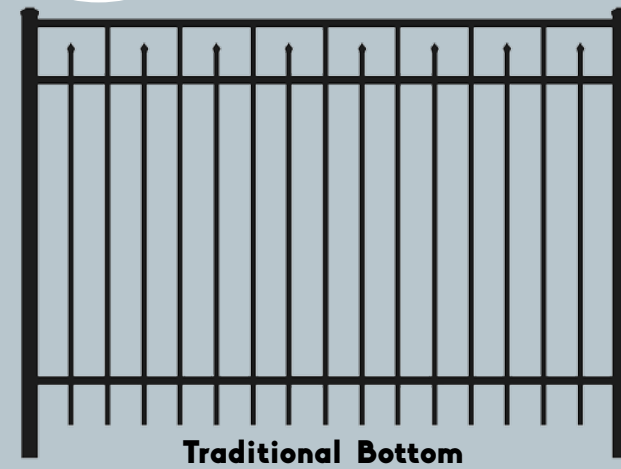

Waterfront

Traditional Bottom