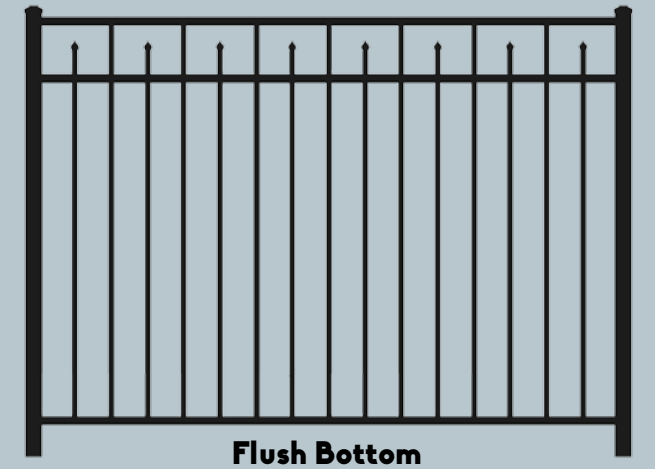

Flush Bottom

Standard Residential Spacing is approximately 3 7/8" • Standard Commercial Spacing is approximately 3 3/4"

- 6' Wide Residential Panels
- 6' and 8' Wide Commercial Panels
- Black, Bronze and White Available
- 36", 42", 48", 54", 60" and 72" Heights Available
- Optional 4th Rail Available
- Flat Top, Single Arched, and Rainbow Arched Gates Available
- Available in Standard & Extra Picket Spacing
- Available with 18" Puppy Picket
- Certain Heights Available to Meet Pool Code Requirements

Waterfront

Traditional Bottom

Flush Bottom

Standard Residential Spacing is approximately 3 7/8" • Standard Commercial Spacing is approximately 3 3/4"

- 6' Wide Residential Panels
- 6' and 8' Wide Commercial Panels
- Black, Bronze and White Available
- 36", 42", 48", 54", 60" and 72" Heights Available
- Optional 4th Rail Available
- Flat Top, Single Arched, and Rainbow Arched Gates Available
- Available in Standard & Extra Picket Spacing
- Available with 18" Puppy Picket
- Certain Heights Available to Meet Pool Code Requirements