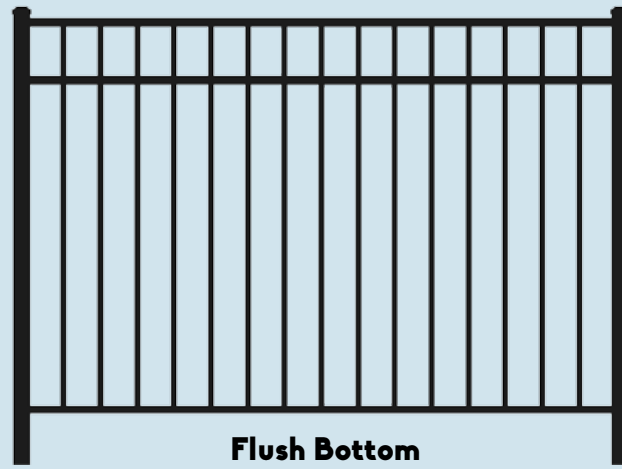

Example Specification Sheet for 48" x 72" Fence Panel

72.5" (width), 48" (height), 46" (post height), 24" (post depth), 6" (post offset)

PRODUCT SPECIFICATIONS

- 1" x 1" Square Rails
- 5/8" x 5/8" Square Picket
- #8 x 3/4" Pan Head SS Screws
- Picket spacing is 4.45 on center
- Post to be set 72.5 on center
- Recommended Post: 2" x 2" x 72" .060 or .125 wall

48" x 72" Residential Oceanview Flush Bottom Panel

Coastal Aluminum Manufacturing | Drawn: 9/21/2017 | File:

Oceanview Extra Picket

Residential and Commercial Grades Available!

Bay Breeze

Traditional Bottom

Flush Bottom

Standard Residential Spacing is approximately 3 7/8" • Standard Commercial Spacing is approximately 3 3/4"

- 6' Wide Residential Panels
- 6' and 8' Wide Commercial Panels
- Black, Bronze and White Available
- 36", 42", 48", 54", 60" and 72" Heights Available
- Optional 4th Rail Available
- Flat Top, Single Arched, and Rainbow Arched Gates Available
- Available in Standard & Extra Picket Spacing
- Available with 18" Puppy Picket
- Certain Heights Available to Meet Pool Code Requirements