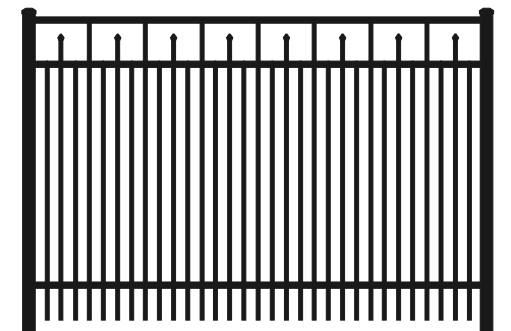

Waterfront

Traditional Bottom

Flush Bottom

Standard Residential Spacing is approximately 3 7/8" • Standard Commercial Spacing is approximately 3 3/4"

- 6' Wide Residential Panels
- 6' and 8' Wide Commercial Panels
- Black, Bronze and White Available
- 36", 42", 48", 54", 60" and 72" Heights Available
- Optional 4th Rail Available
- Flat Top, Single Arched, and Rainbow Arched Gates Available
- Available in Standard & Extra Picket Spacing
- Available with 18" Puppy Picket
- Certain Heights Available to Meet Pool Code Requirements

Bay Breeze Extra Picket

Bay Breeze Puppy Picket

Waterfront Extra Picket

Waterfront Puppy Picket

Sailwind

Traditional Bottom

Flush Bottom

Standard Residential Spacing is approximately 3 7/8" • Standard Commercial Spacing is approximately 3 3/4"