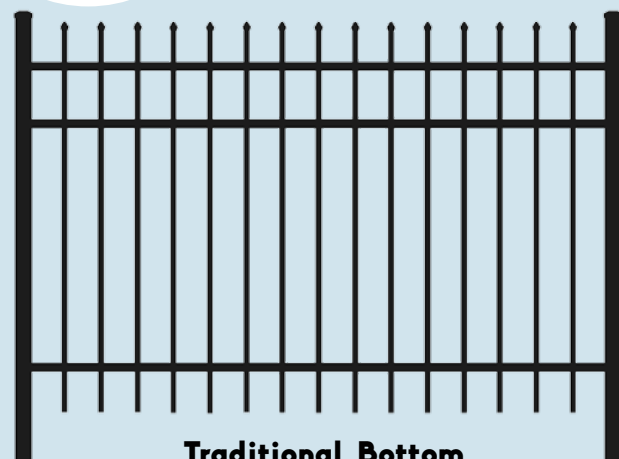

Waterfront

Traditional Bottom

Flush Bottom

Standard Residential Spacing is approximately 3 7/8" • Standard Commercial Spacing is approximately 3 3/4"

- 6' Wide Residential Panels
- 6' and 8' Wide Commercial Panels
- Black, Bronze and White Available
- 36", 42", 48", 54", 60" and 72" Heights Available
- Optional 4th Rail Available
- Flat Top, Single Arched, and Rainbow Arched Gates Available
- Available in Standard & Extra Picket Spacing
- Available with 18" Puppy Picket
- Certain Heights Available to Meet Pool Code Requirements

Bay Breeze Extra Picket

Bay Breeze Puppy Picket

Waterfront Extra Picket

Waterfront Puppy Picket

Sailwind

Traditional Bottom

Flush Bottom

Standard Residential Spacing is approximately 3 7/8" • Standard Commercial Spacing is approximately 3 3/4"

- 6' Wide Residential Panels
- 6' and 8' Wide Commercial Panels
- Black, Bronze and White Available
- 36", 42", 48", 54", 60" and 72" Heights Available
- Optional 4th Rail Available
- Flat Top, Single Arched, and Rainbow Arched Gates Available
- Available in Standard & Extra Picket Spacing
- Available with 18" Puppy Picket
- Available with CONCAVE or CONVEX pickets
- Certain Heights Available to Meet Pool Code Requirements