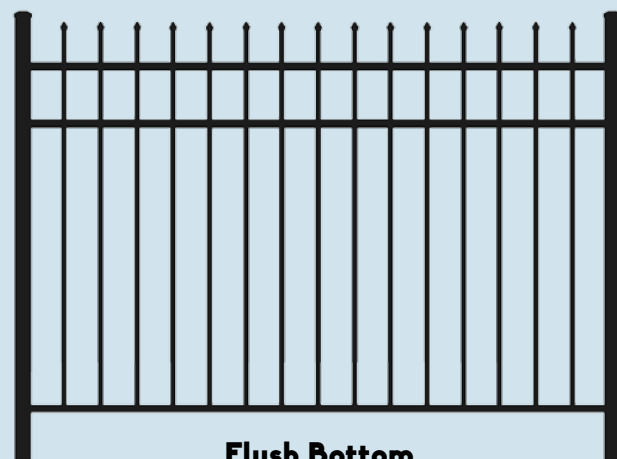

Waterfront

Traditional Bottom

Flush Bottom

Standard Residential Spacing is approximately 3 7/8" • Standard Commercial Spacing is approximately 3 3/4"

- 6' Wide Residential Panels
- 6' and 8' Wide Commercial Panels
- Black, Bronze and White Available
- 36", 42", 48", 54", 60" and 72" Heights Available
- Optional 4th Rail Available
- Flat Top, Single Arched, and Rainbow Arched Gates Available
- Available in Standard & Extra Picket Spacing
- Available with 18" Puppy Picket
- Certain Heights Available to Meet Pool Code Requirements

Bay Breeze Extra Picket

Bay Breeze Puppy Picket

Waterfront Extra Picket

Waterfront Puppy Picket

Sailwind

Traditional Bottom

Flush Bottom

Standard Residential Spacing is approximately 3 7/8" • Standard Commercial Spacing is approximately 3 3/4"

- 6' Wide Residential Panels
- 6' and 8' Wide Commercial Panels
- Black, Bronze and White Available
- 36", 42", 48", 54", 60" and 72" Heights Available
- Optional 4th Rail Available
- Flat Top, Single Arched, and Rainbow Arched Gates Available
- Available in Standard & Extra Picket Spacing
- Available with 18" Puppy Picket
- Available with CONCAVE or CONVEX pickets
- Certain Heights Available to Meet Pool Code Requirements