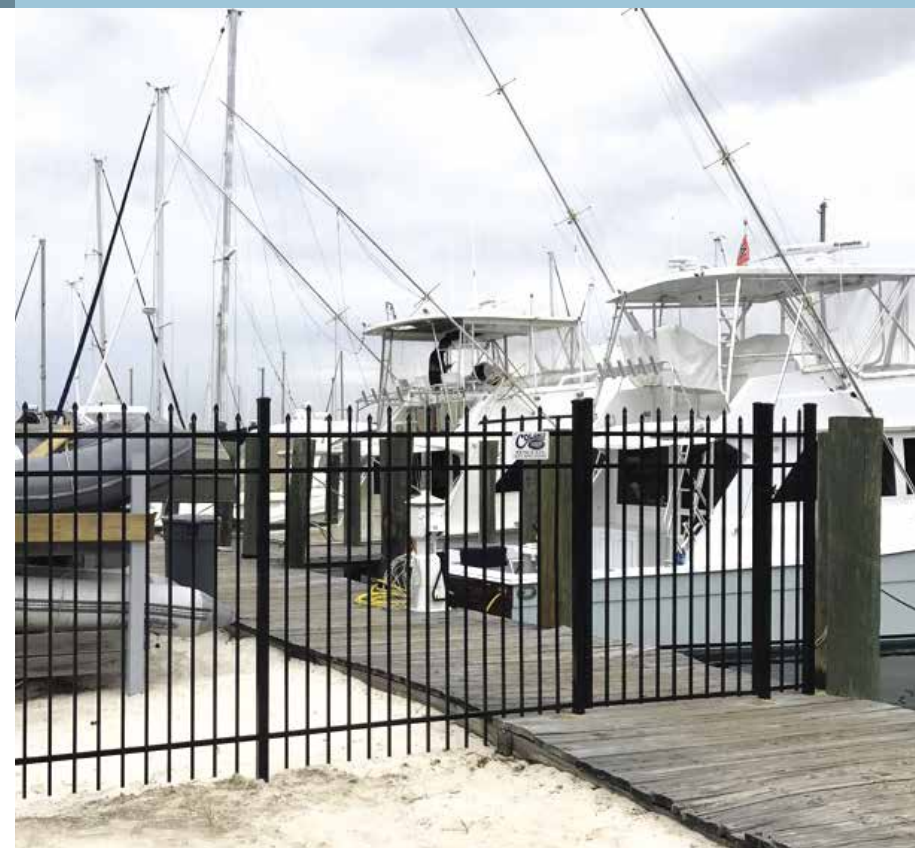

Coastal Fence offers a wide variety of fencing styles, heights, strengths, and colors to suit your needs. Although our fencing parts are pre-cut to standard lengths, we are able to customize to meet your specifications. Routed holes are consistent and sized with close tolerances providing not only a great fit, but a quality appearance as well. Coastal Fence is available in Residential and Commercial Grades.

CONCAVE

CONVEX

Sailwind Extra Picket

Sailwind Puppy Picket

Wavecrest Extra Picket

Wavecrest Puppy Picket

Gates & Hardware

Flat Top Single